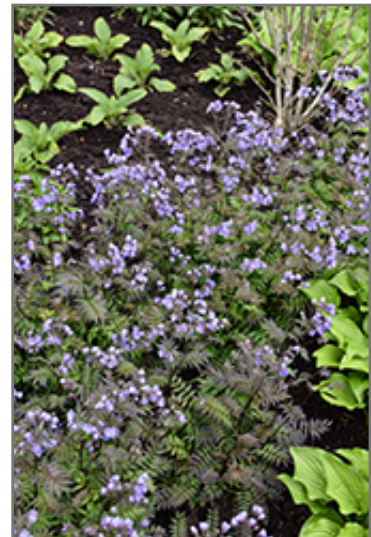

Heaven Scent Jacob's Ladder in bloom
Photo courtesy of NetPS Plant Finder

BRUNSWICK
422 Bath Road
Brunswick, ME 04011
1-800-339-8111
207-442-8111

FALMOUTH
89 Foreside Road
Falmouth, ME 04105
1-800-244-3860
207-781-3860

CUMBERLAND
201 Gray Rd (Route 100)
Cumberland, ME 04021
1-800-348-8498
207-829-5619