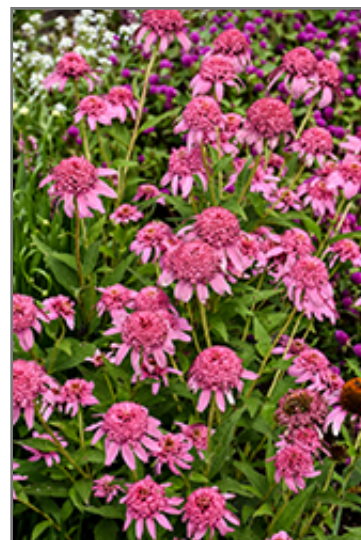

*Cone-fections Pink Double Delight
Coneflower flowers*
Photo courtesy of NetPS Plant Finder

BRUNSWICK
422 Bath Road
Brunswick, ME 04011
1-800-339-8111
207-442-8111

FALMOUTH
89 Foreside Road
Falmouth, ME 04105
1-800-244-3860
207-781-3860

CUMBERLAND
201 Gray Rd (Route 100)
Cumberland, ME 04021
1-800-348-8498
207-829-5619