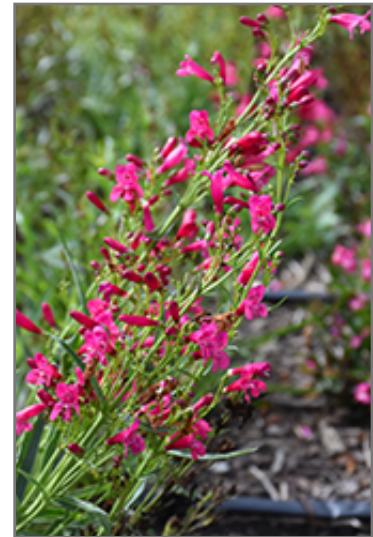

CUMBERLAND

201 Gray Rd (Route 100)
Cumberland, ME 04021
1-800-348-8498
207-829-5619

*Pristine Deep Rose Beardtongue
flowers*

Photo courtesy of NetPS Plant Finder