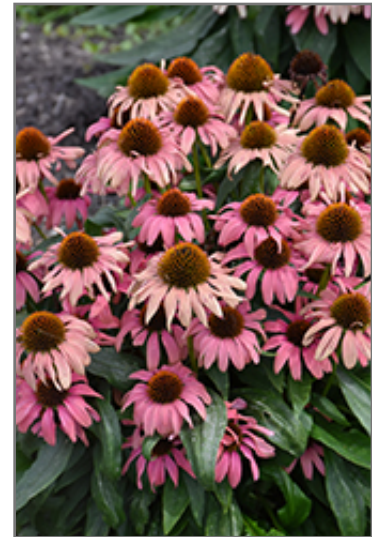

*Playful Meadow Mama Coneflower
flowers*

Photo courtesy of NetPS Plant Finder

BRUNSWICK
422 Bath Road
Brunswick, ME 04011
1-800-339-8111
207-442-8111

FALMOUTH
89 Foreside Road
Falmouth, ME 04105
1-800-244-3860
207-781-3860

CUMBERLAND
201 Gray Rd (Route 100)
Cumberland, ME 04021
1-800-348-8498
207-829-5619