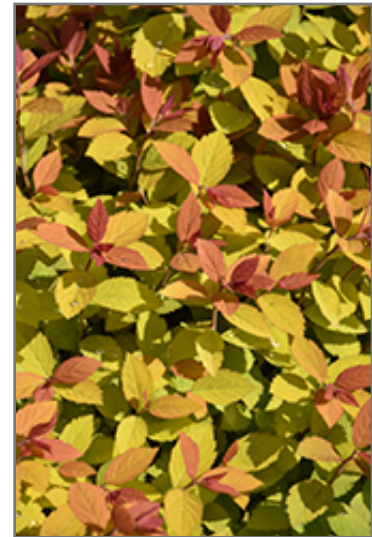

*Double Play Big Bang Spirea foliage
Photo courtesy of NetPS Plant Finder*