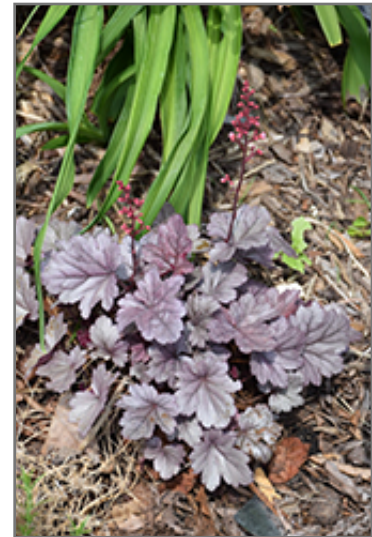

Dolce Silver Gumdrop Coral Bells in bloom

Photo courtesy of NetPS Plant Finder

BRUNSWICK
422 Bath Road
Brunswick, ME 04011
1-800-339-8111
207-442-8111

FALMOUTH
89 Foreside Road
Falmouth, ME 04105
1-800-244-3860
207-781-3860

CUMBERLAND
201 Gray Rd (Route 100)
Cumberland, ME 04021
1-800-348-8498
207-829-5619