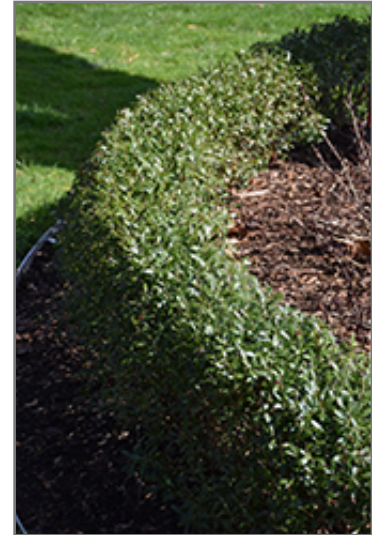

#### Description:

This excellent variety looks more like a boxwood than an inkberry; a dense, bushy, ball shaped plant with small dark green leaves that emerge red-tipped in spring; great as a small evergreen hedge or container specimen in milder climates

#### Ornamental Features

Gem Box Inkberry Holly has dark green evergreen foliage on a plant with a round habit of growth. The small glossy narrow leaves remain dark green throughout the winter. It produces black berries from mid fall to late winter.

#### Landscape Attributes

Gem Box Inkberry Holly is a multi-stemmed evergreen shrub with a more or less rounded form. Its average texture blends into the landscape, but can be balanced by one or two finer or coarser trees or shrubs for an effective composition.